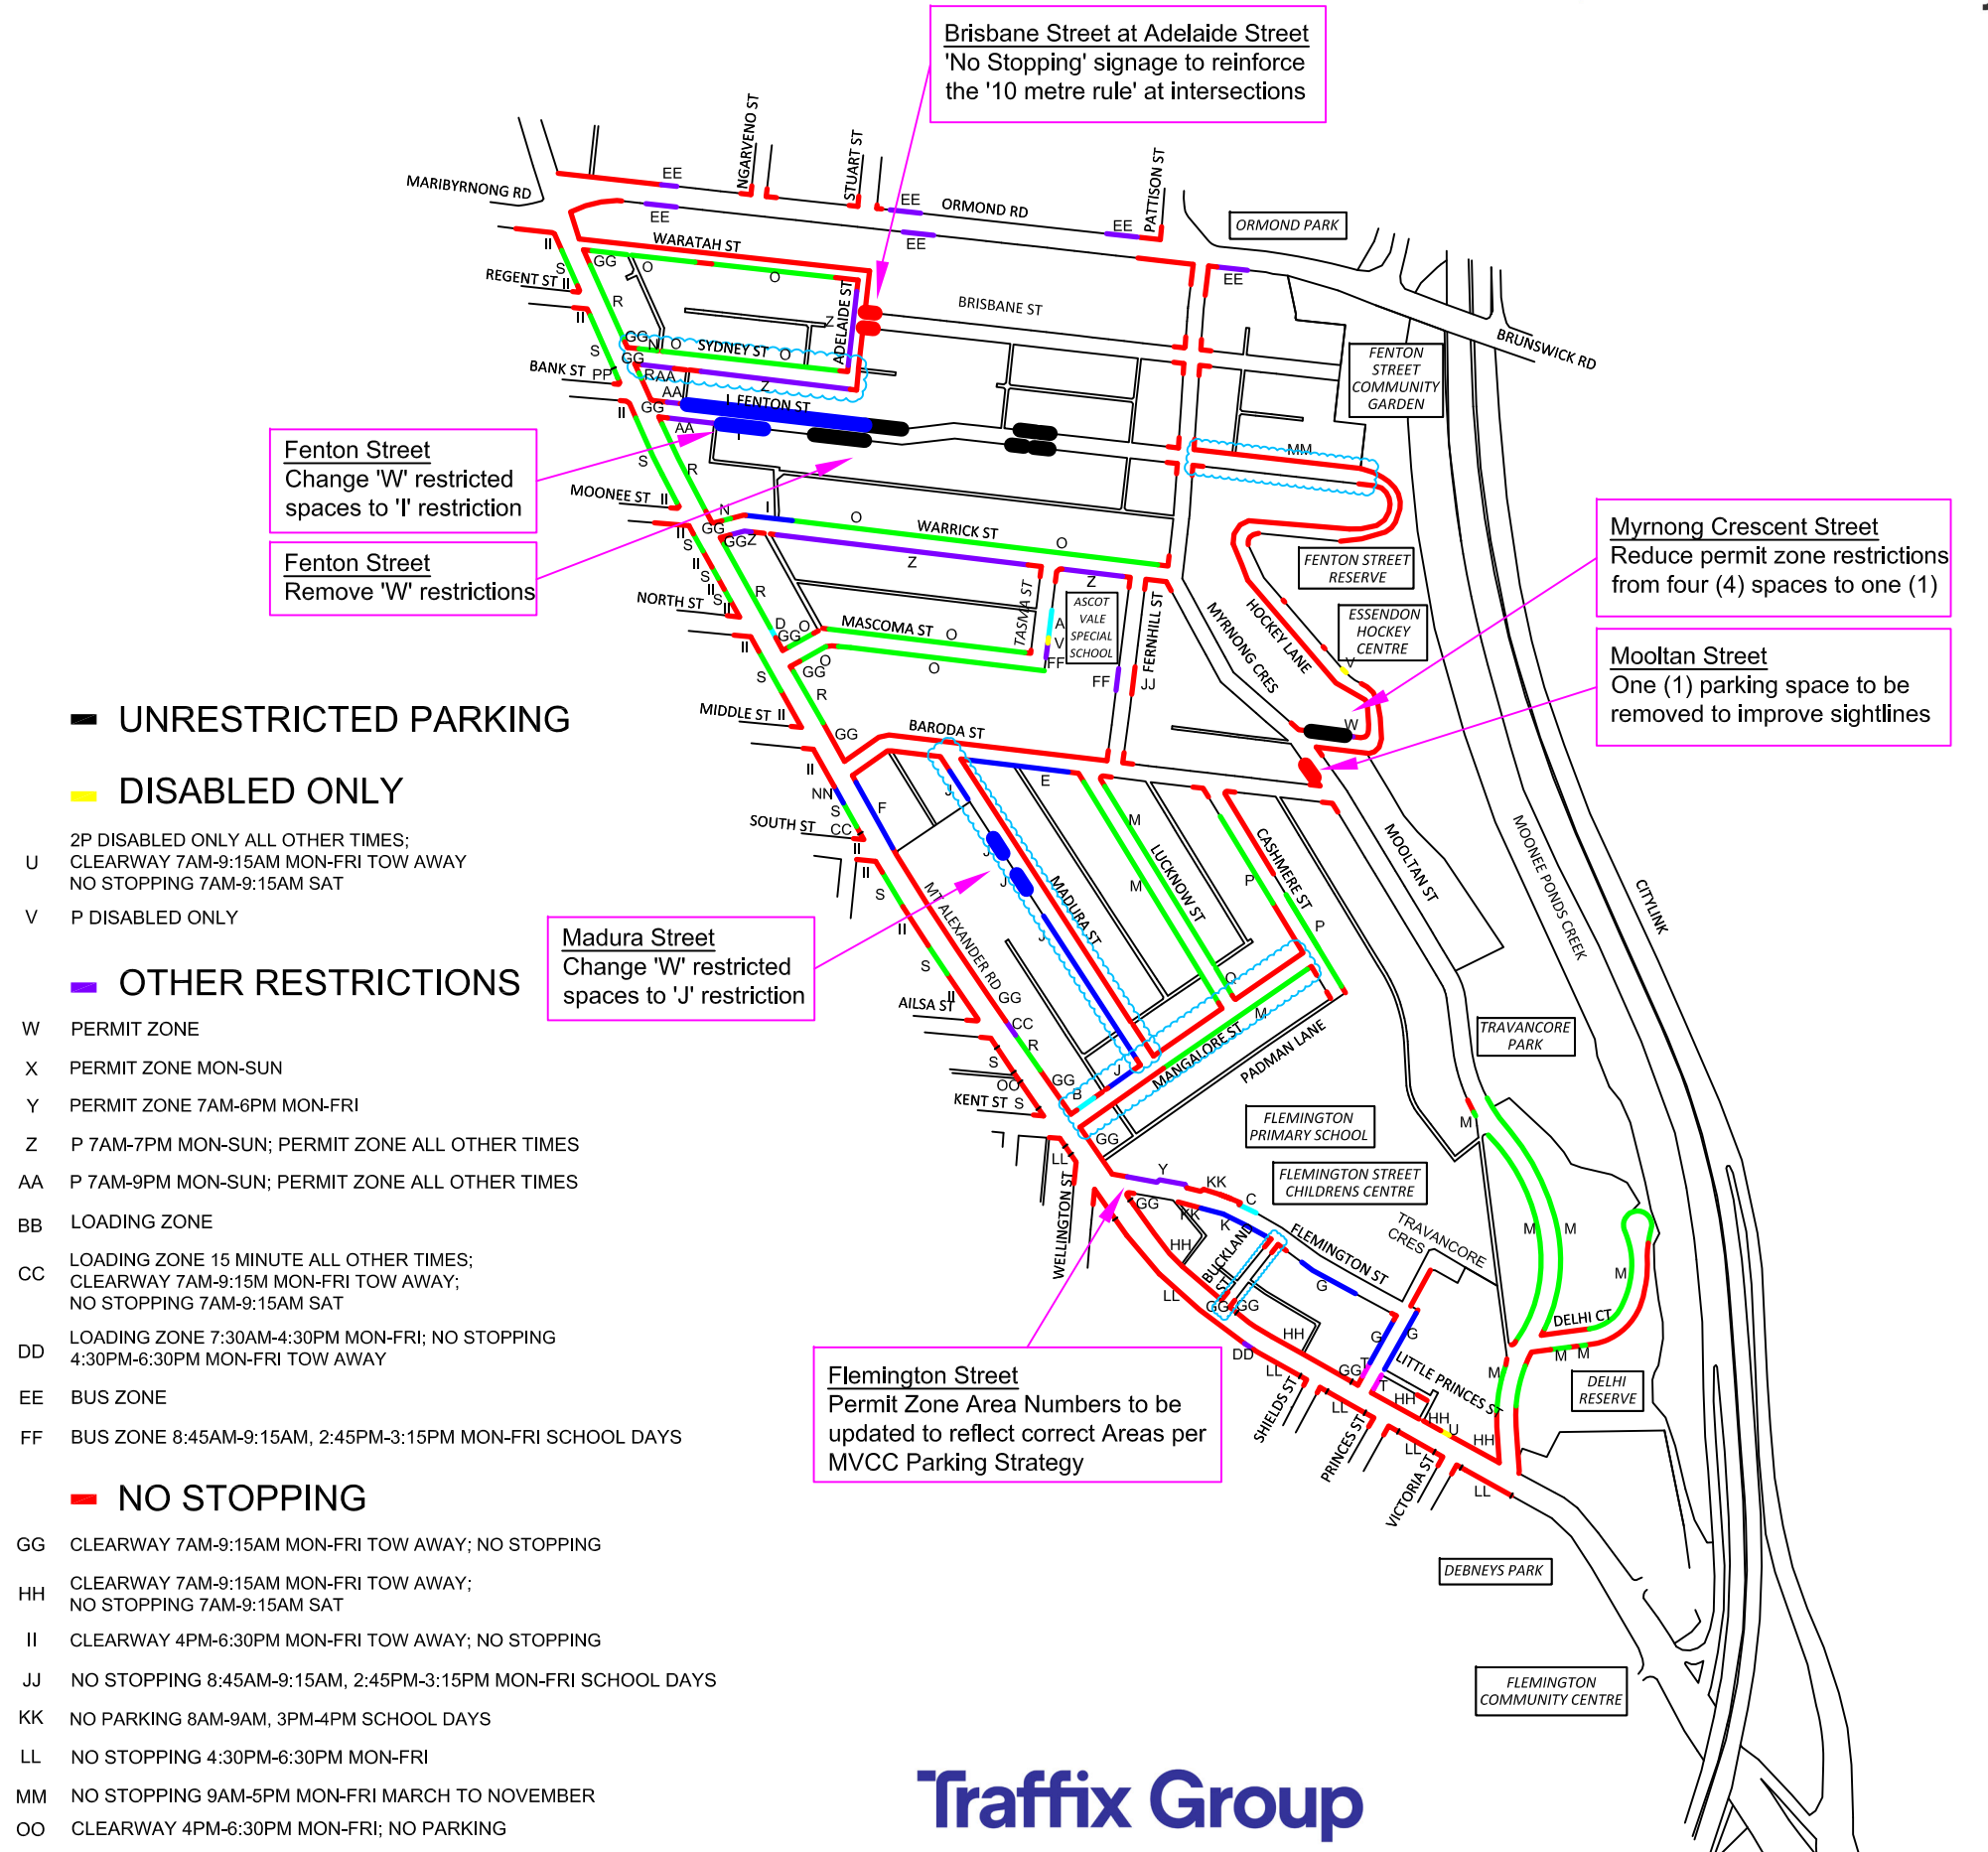

TRAVANCORE LATM - DRAFT PARKING MANAGEMENT PLAN

NOTES:

- BOLD LINES INDICATE PROPOSED CHANGES TO PARKING RESTRICTIONS
- SECTIONS WITHOUT LABELS ARE SUBJECT TO RESTRICTION AT ALL TIMES

LEGEND

- INCREASED PARKING ENFORCEMENT
- VERY SHORT-TERM PARKING
 - A P5 MINUTE 8:45AM-9:15AM , 2:45PM-3:15PM MON-FRI SCHOOL DAYS
 - B P30 MINUTE 9AM-6PM MON-FRI, 9AM-3PM SAT
 - C 1/4P 7AM-9AM, 4PM-6PM MON-FRI; 2P 9AM-4PM MON-FRI; PERMIT DO NOT APPLY
 - D 1/2P 9:15AM-8PM MON-SAT; CLEARWAY 7AM-9:15AM MON-FRI TOW AWAY; NO STOPPING 7AM-9:15AM SAT
- 1 HOUR PARKING
 - E 1P 7:30AM-5:30PM MON-FRI, 7:30AM-12:30PM SAT
 - F 1P 9:15AM-5:30PM MON-FRI, 9:15AM-12:30PM SAT; CLEARWAY 7AM-9:15AM MON-FRI TOW AWAY; NO STOPPING 7AM-9:15AM
 - G 1P 9AM-6PM MON-FRI
 - H 1P 7:30AM-5:30PM MON-FRI; PERMIT ZONE ALL OTHER TIMES
 - I 1P 7AM-7PM MON-SUN; PERMIT ZONE ALL OTHER TIMES
 - J 1P 7:30AM-5:30PM MON-FRI; PERMIT ZONE OTHER TIMES; AUTHORISED VEHICLES EXCEPTED
 - K 1P 9AM-3PM MON-FRI
 - NN 1P 8AM-4PM MON-FRI, 8AM-1PM SAT; CLEARWAY 4PM-6:30PM MON-FRI
- 2 HOUR PARKING
 - L 2P 7AM-7PM; PERMIT ZONE ALL OTHER TIMES
 - M 2P 7:30AM-5:30PM MON-FRI, 7:30AM-12:30PM SAT
 - N 2P 7AM-9PM MON-SUN; PERMIT ZONE ALL OTHER TIMES
 - O 2P 7AM-7PM MON-SUN; PERMIT ZONE ALL OTHER TIMES
 - P 2P 7:30AM-5:30PM MON-FRI
 - Q 2P 7:30AM-5:30PM MON-FRI, 7:30AM-12:30PM SAT; NO STOPPING 8AM-9AM, 3PM-4PM SCHOOL DAYS
 - R 2P 9:15AM-5:30PM MON-FRI, 9:15AM-1PM SAT; CLEARWAY 7AM-9:15AM MON-FRI TOW AWAY; NO STOPPING 7AM-9:15AM SAT
 - S 2P 8AM-4PM MON-FRI, 8AM-1PM SAT; CLEARWAY 4PM-6:30PM MON-FRI TOW AWAY
 - PP 2P 8AM-4PM MON-FRI, 8AM-1PM SAT; LOADING ZONE 12:30AM-6AM; CLEARWAY 4PM-6:30PM MON-FRI TOW AWAY
- 3 HOUR PARKING
 - T 3P 9AM-6PM MON-FRI