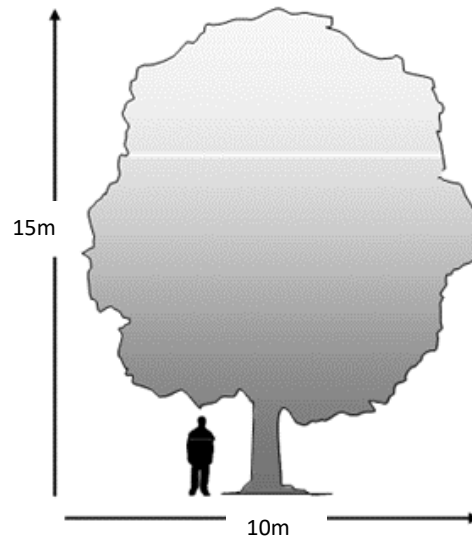

Botanical name: *Lophostemon confertus*

Common name: Queensland Brush Box

NOTE: This is the current tree species nominated for Filson Street

Species description

- Evergreen fast-growing rainforest tree with an attractive rounded shape
- White fluffy flowers in spring and summer, and leathery dark green leaves
- Produces ornamental fruit
- Has salmon coloured bark which flakes off over summer revealing orange-brown tones on the trunk

Height and width

- 15 meters tall by 10 meters wide

Landscape use

- Smaller root system so is appropriate for street planting

Use considerations

- A hardy tree that is rarely troubled by pests or diseases
- Tolerates smog, drought, heavy pruning and poor drainage
- Rarely drops branches
- Great native choice that gives great shade
- Prefers full sun in well drained, sandy/loam soils. Can tolerate dry summers once established
- Tree does have some fire-retardant qualities

Climate Change Rating: %100

Examples in Moonee Valley

- Filson Street, Park St Moonee Ponds, Blair St Moonee Ponds, Ovens St Moonee Ponds