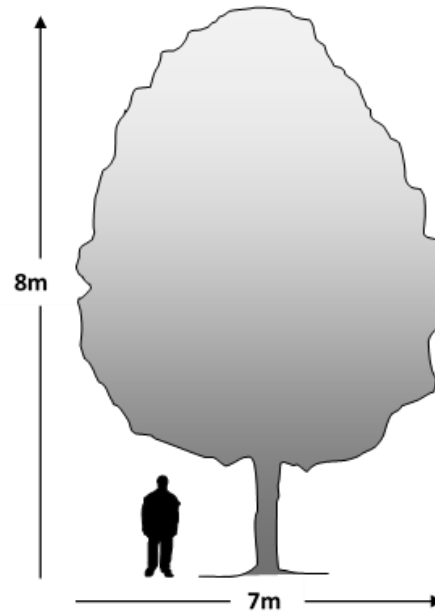

Botanical name: *Pyrus calleryana* 'Aristocrat'

Common name: Ornamental Pear

Species description

- Deciduous medium sized tree with firmly attached horizontal branching and pyramidal to oval form
- Greyish-brown bark
- Green leaves in summer with an undulate margin, and spectacular red and orange autumn leaf colour
- White flowers in spring
- Small pea-sized red-brown fruits

Height and width

- 8 meters tall by 7 meters wide

Landscape use

- Suitable for use as a street tree and in parks, urban shopping centres and schools
- Suitable for growth in restricted soil spaces
- Suitable for use in home gardens

Use considerations

- Tough and adaptable
- Low flammability
- Prefers full sun
- Preferred cultivar due to its wider branching angles that are less likely to split in strong winds
- Produces a small amount of nectar

Climate Change Rating: %100

Examples in Moonee Valley

- Banchory Street Essendon, Vine Street Moonee Ponds