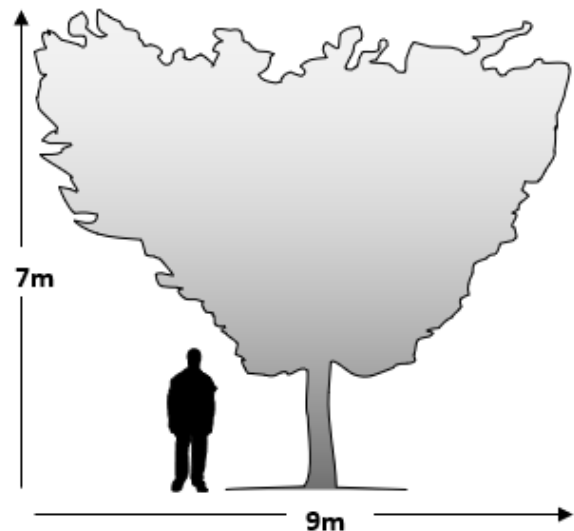

Height and width

- 8 meters tall by 7 meters wide

Landscape use

- Suitable for use as a street tree and in parks, urban shopping centres and schools
- Suitable for growth in restricted soil spaces
- Suitable for use in home gardens

Species description

- Deciduous
- Medium sized tree with broad spreading habit and low height
- Smooth grey bark with horizontal lenticels, exfoliating in patches to expose orange inner bark
- Green foliage with serrate margins, turning yellow and copper bronze in autumn
- Inconspicuous fruit and flowers in spring

Height and width

- 7 meters tall by 9 meters wide

Landscape use

- Ideal for use under powerlines both as a street tree and in-home gardens
- Useful at schools, parks, parking areas or shopping centres
- Superb shade tree